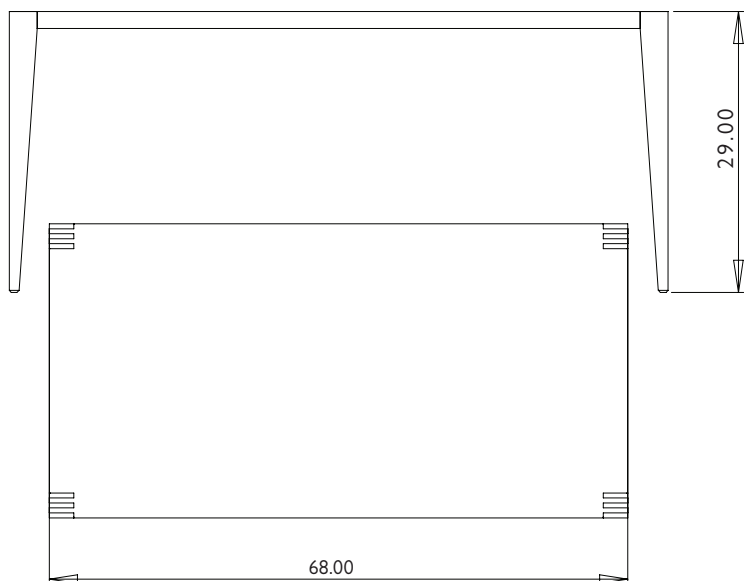

Tula Table

angela adams

STUDIO SHOWROOM | FURNITURE SHOP | OFFICE: 71 Cove Street, Portland, Maine | 800.255.9454 | angelaadams.com

© *angela adams*

Tula Table

FURNITURE SPECIFICATIONS

MODEL: Tula Table

FUNCTION: Dining table

STANDARD DIMENSIONS: 68" W x 34" D x 29" H

FEATURES + CONSTRUCTION: Built from the finest North American hardwoods available, the Tula Table features solid wood construction, a 1-3/4" thick top and decorative bridal leg joinery.