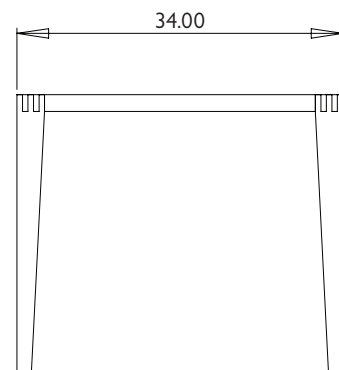

Tula Table

angela adams

STUDIO SHOWROOM | FURNITURE SHOP | OFFICE: 71 Cove Street, Portland, Maine | 800.255.9454 | angelaadams.com

© *angela adams*

Tula Table

FURNITURE SPECIFICATIONS

MODEL: Tula Table

FUNCTION: Dining table

STANDARD DIMENSIONS: 68" W x 34" D x 29" H

FEATURES + CONSTRUCTION: Built from the finest North American hardwoods available, the Tula Table features solid wood construction, a 1-3/4" thick top and decorative bridal leg joinery.