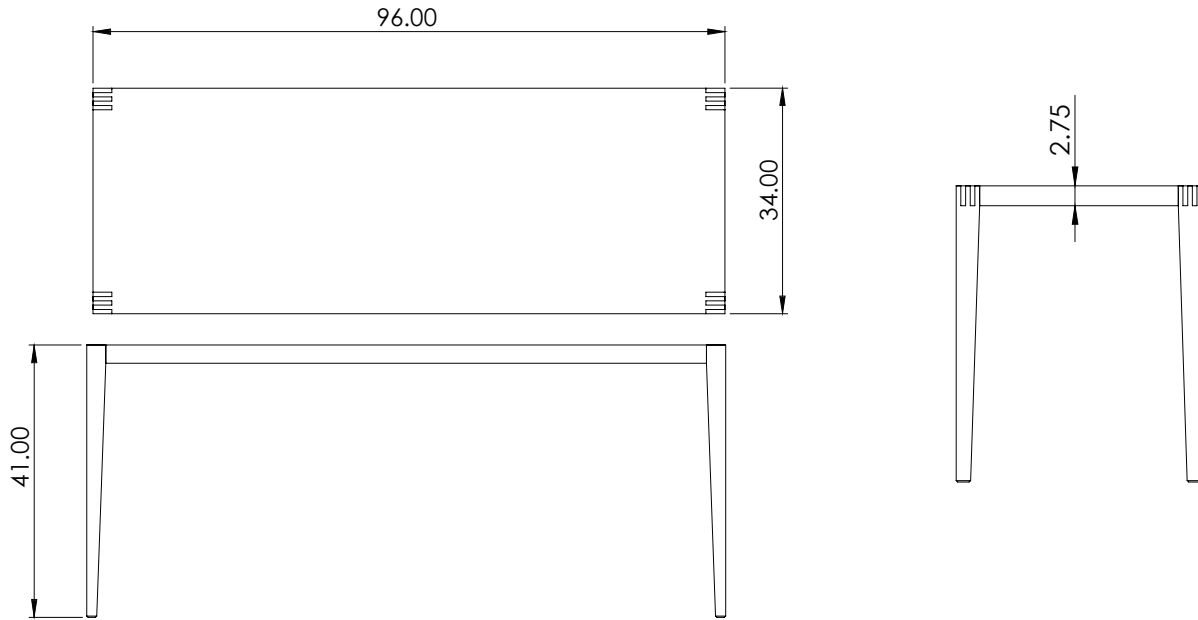

Tula Tasting Table

FURNITURE SPECIFICATIONS

MODEL: Tula Tasting Table

FUNCTION: Bar height tavern table

STANDARD DIMENSIONS: 96" W x 34" D x 41" H

FEATURES + CONSTRUCTION: Built from the finest North American hardwoods available, the Tula Tasting Table features solid wood construction, a 2-3/4" thick top and decorative bridal leg joinery.

STANDARD WOODS + FINISHES: Ash/Natural, Ash/Amber, Ash/Ebonized, Ash/Bleached, Cherry/Natural, Walnut/Medium

OPTIONS: Customizable dimensions, woods, and finish.

Designed by Sherwood Hamill and handcrafted to order in our furniture shop in Portland, Maine.

Available in custom dimensions, woods and finishes. Each Tula tasting table is made to order. Contact us at **800.255.9454** to discuss custom options.