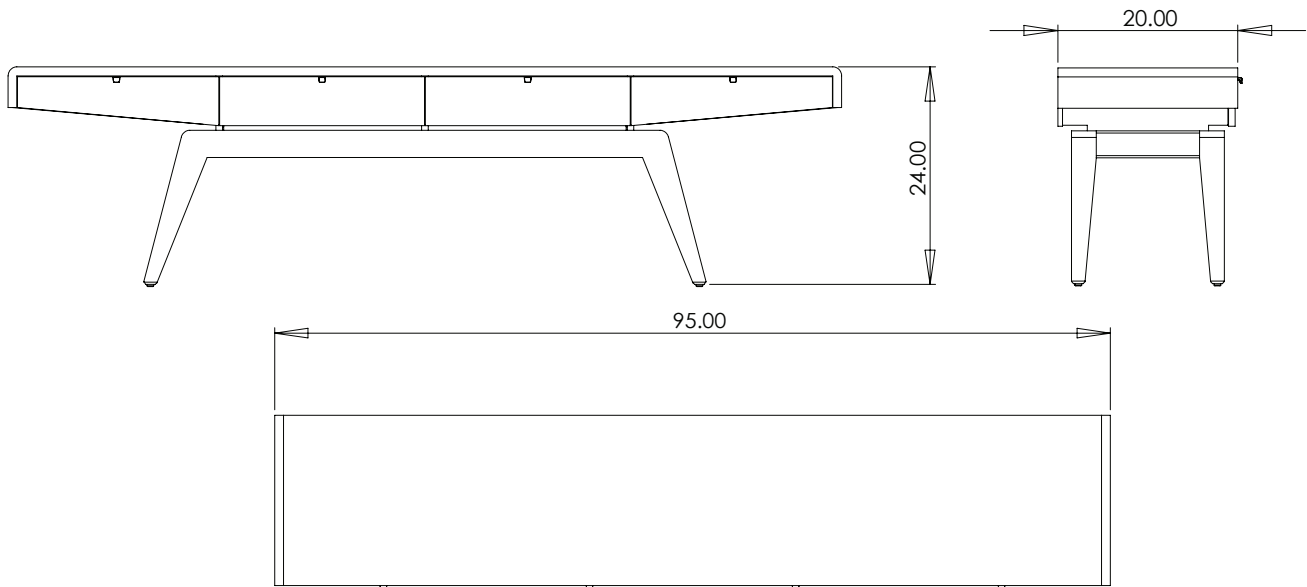

Sea Bird

angela adams

FURNITURE SPECIFICATIONS

MODEL: Sea Bird

FUNCTION: Sidecase

STANDARD DIMENSIONS: 95" W x 20" D x 24" H

FEATURES + CONSTRUCTION: A four drawer Sidecase with multiple functions including media center. Sea Bird is built in solid Maple with an MDF carcass finished in our standard Sea Foam or custom color. Aluminum pulls and finished back.

STANDARD WOODS + FINISHES:

Maple/Sea Foam

OPTIONS: No dimensional changes. Customizable woods and finish.

Designed by Sherwood Hamill and handcrafted to order in our furniture shop in Portland, Maine.

Available in custom dimensions, woods and finishes. Each Sea Bird sidecase is made to order. Contact us at **800.255.9454** to discuss custom options.