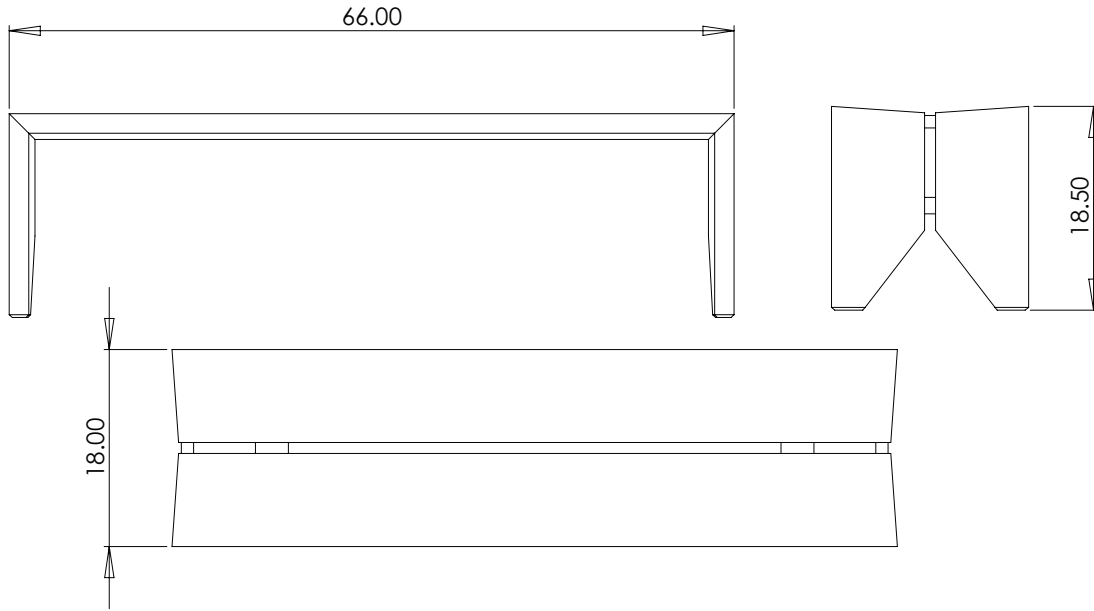

Tidewalker Bench

angela adams

Tidewalker Bench

angela adams

FURNITURE SPECIFICATIONS

MODEL: Tidewalker Bench

FUNCTION: All purpose bench

STANDARD DIMENSIONS: 66" W x 18" D x 18.5" H
Seat Height - 18.5"