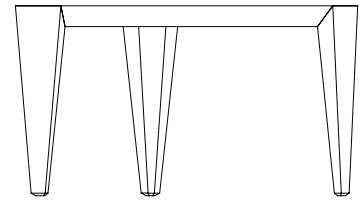

Origami Coffee Table

angela adams

FURNITURE SPECIFICATIONS

MODEL: Origami Coffee Table

FUNCTION: Coffee table

STANDARD DIMENSIONS: 55" W x 25" D x 16" H

FEATURES + CONSTRUCTION: Three leg Origami design offering maximum functionality and stability on rugs and floors. Built from selected North American solid woods, 1-3/4" thick top with elegant edge detailing.

STANDARD WOODS + FINISHES: Ash/Natural, Cherry/Natural, Walnut/Medium

OPTIONS: Customizable dimensions, woods, and finish.

Designed by Sherwood Hamill and handcrafted to order in our furniture shop in Portland, Maine.

Available in custom dimensions, woods and finishes. Each Origami coffee table is made to order. Contact us at **800.255.9454** to discuss custom options.