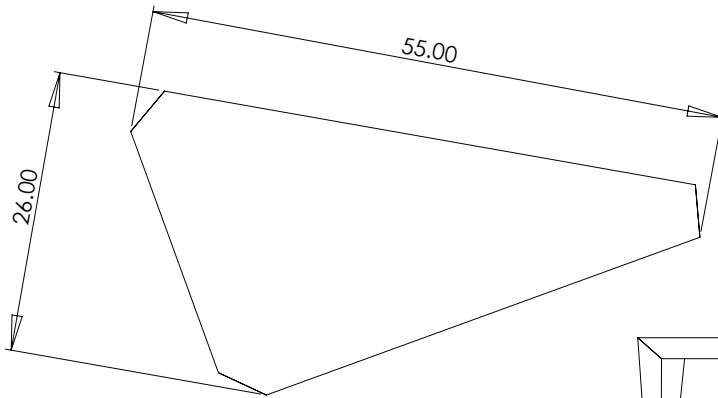

Origami Coffee Table

angela adams

FURNITURE SPECIFICATIONS

MODEL: Origami Coffee Table

FUNCTION: Coffee table

STANDARD DIMENSIONS: 55" W x 25" D x 16" H

FEATURES + CONSTRUCTION: Three leg Origami design offering maximum functionality and stability on rugs and floors. Built from selected North American solid woods, 1-3/4" thick top with elegant edge detailing.

STANDARD WOODS + FINISHES: Ash/Natural, Cherry/Natural, Walnut/Medium

OPTIONS: Customizable dimensions, woods, and finish.

Designed by Sherwood Hamill and handcrafted to order in our furniture shop in Portland, Maine.

Available in custom dimensions, woods and finishes. Each Origami coffee table is made to order. Contact us at **800.255.9454** to discuss custom options.