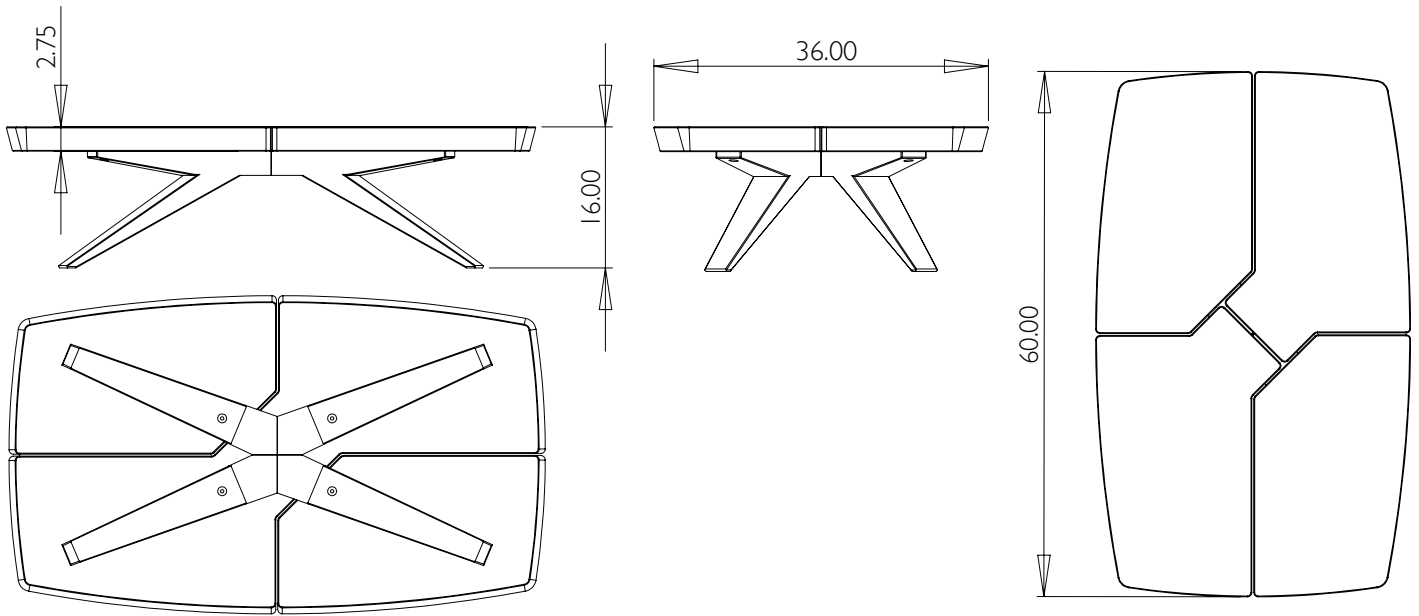

Munjoy Coffee Table

FURNITURE SPECIFICATIONS

MODEL: Munjoy

FUNCTION: Coffee table

STANDARD DIMENSIONS: 60" W x 36" D x 16" H

FEATURES + CONSTRUCTION: Top design features interlocking pods cut from 2-3/4" thick selected North American hardwoods mounted on a massive but elegant base.

STANDARD WOODS + FINISHES: Ash/Natural, Ash/Amber, Ash/Ebonized, Ash/Bleached, Cherry/Natural, Walnut/Medium.

OPTIONS: Customizable dimensions, woods, and finish.

Designed by Sherwood Hamill and handcrafted to order in our furniture shop in Portland, Maine.

Available in custom dimensions, woods and finishes. Each Munjoy coffee table is made to order. Contact us at **800.255.9454** to discuss custom options.