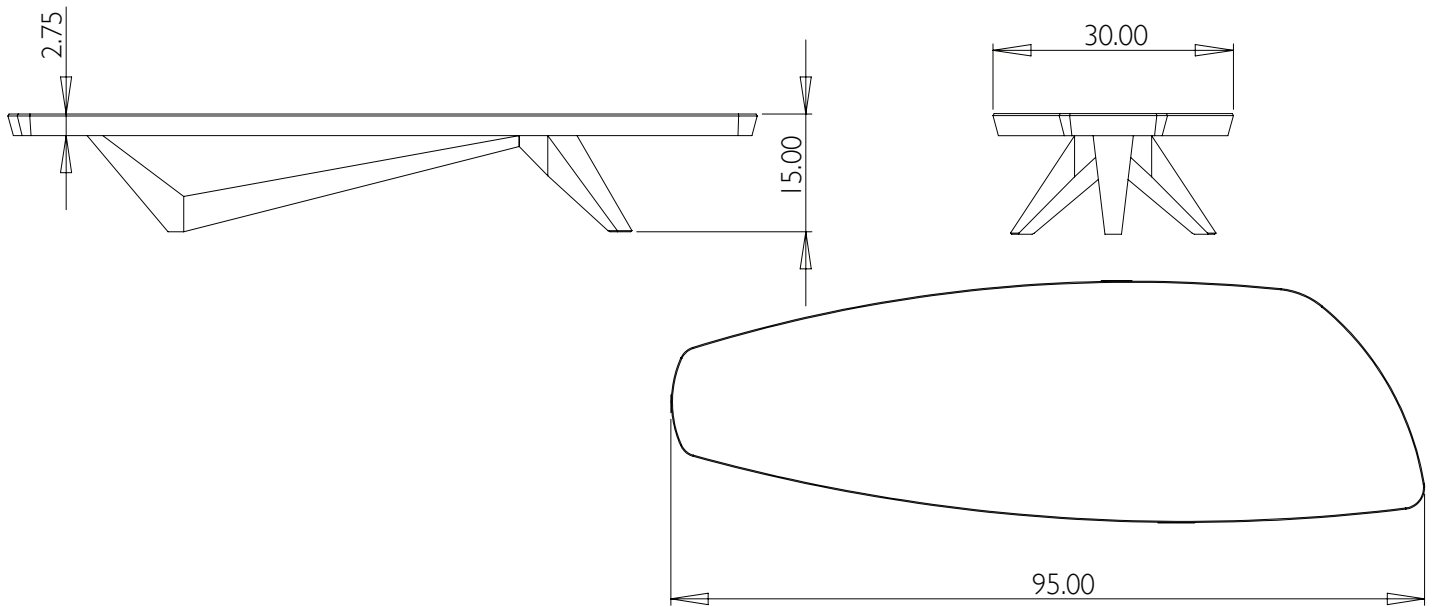

Moby / 95

angela adams

FURNITURE SPECIFICATIONS

MODEL: Moby 95

FUNCTION: Coffee table

STANDARD DIMENSIONS: 95" W x 30" D x 15" H

FEATURES + CONSTRUCTION: Asymmetric 2-3/4" thick top planform cut from select North American solid woods supported by a unique three leg base design joined by mortise & tenon.

STANDARD WOODS + FINISHES: Ash/Natural, Ash/Amber, Ash/Ebonized, Ash/Bleached, Cherry/Natural, Walnut/Medium

OPTIONS: Customizable dimensions, woods, and finish.

Designed by Sherwood Hamill and handcrafted to order in our furniture shop in Portland, Maine.

Available in custom dimensions, woods and finishes. Each Moby coffee table is made to order. Contact us at **800.255.9454** to discuss custom options.